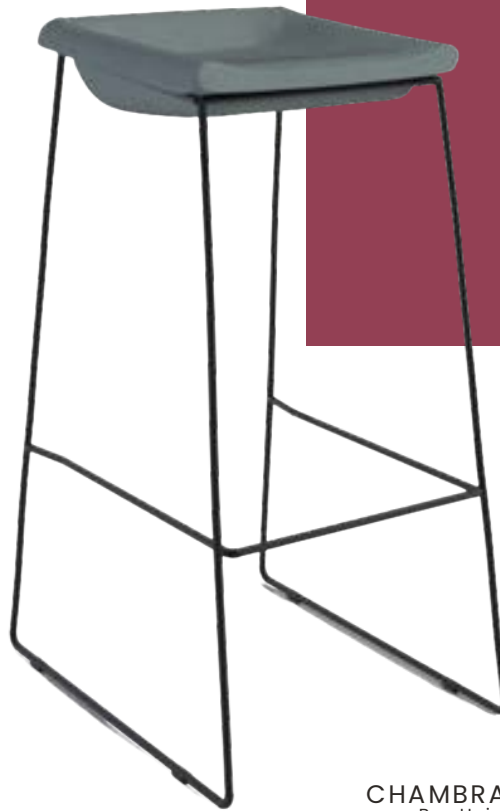

# Caffrey

Incorporate classic, yet comfortable, business elegance into the workplace with Caffrey. Crisp upholstery in smart neutrals brings to mind images of sharp, tailored blazers.

Available in bar height, Caffrey features a solid and sleek black steel frame and tailored cushions in five colors.

## Standard Features

SHELL + BASE	Poly Shell	
	Fabric Seat	✓
FUNCTIONALITY	Multiple Colorways	✓
	Multiple Base Options	
	Stacking	
	Ganging	
	Nesting	
	Adjustable Height	
	BIFMA Certified	✓

CHAMBRAY  
Bar Height

# CAFFREY

OAT  
Bar Height

OXFORD  
Bar Height

GULL  
Bar Height

CARBON  
Bar Height

SKU	DESCRIPTION	PRICE
CAFF-BAR	Caffrey - Base - Bar Height	612
<b>CUSHION COLORS</b>		
CAFF-CUSH-CARB	Caffrey - Cushion - Carbon	
CAFF-CUSH-CHAM	Caffrey - Cushion - Chambray	
CAFF-CUSH-GULL	Caffrey - Cushion - Gull	
CAFF-CUSH-OAT	Caffrey - Cushion - Oat	
CAFF-CUSH-OXBL	Caffrey - Cushion - Oxford Blue	

#### SPECIFICATION NOTES

Specify cushion color.  
 Frame available in black only.  
 Cushion cannot be reupholstered.