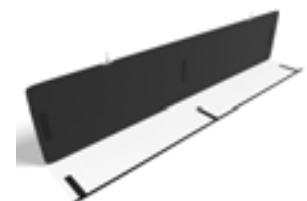

| | | |
|----------------------|-------|--|
| COLOR OPTIONS | | |
| -BLK | Black | |

SPECIFICATION NOTES

Comes with mounting clips and velcro-secured back panel for wire-management.
Actual widths are 4" shorter than SKU, to accommodate desk legs.
All sizes are 10"H.

Black Mesh Front

Black Mesh Back

Black Mesh Open