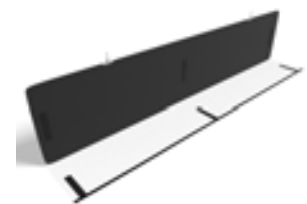

SPECIFICATION NOTES

Available in .25" frosted Acrylic only.
Actual widths are 5" shorter than SKU, to accommodate desk legs.
All sizes are 14"H.

Frosted Acrylic

FABRIC MESH MODESTY		
PIV-FBR-MOD-48	Fabric Mesh Modesty - For 48" Worksurface	79
PIV-FBR-MOD-60	Fabric Mesh Modesty - For 60" Worksurface	106
PIV-FBR-MOD-72	Fabric Mesh Modesty - For 72" Worksurface	125

COLOR OPTIONS		
-BLK	Black	

SPECIFICATION NOTES

Comes with mounting clips and velcro-secured back panel for wire-management.
Actual widths are 4" shorter than SKU, to accommodate desk legs.
All sizes are 10"H.

Black Mesh Front

Black Mesh Back

Black Mesh Open