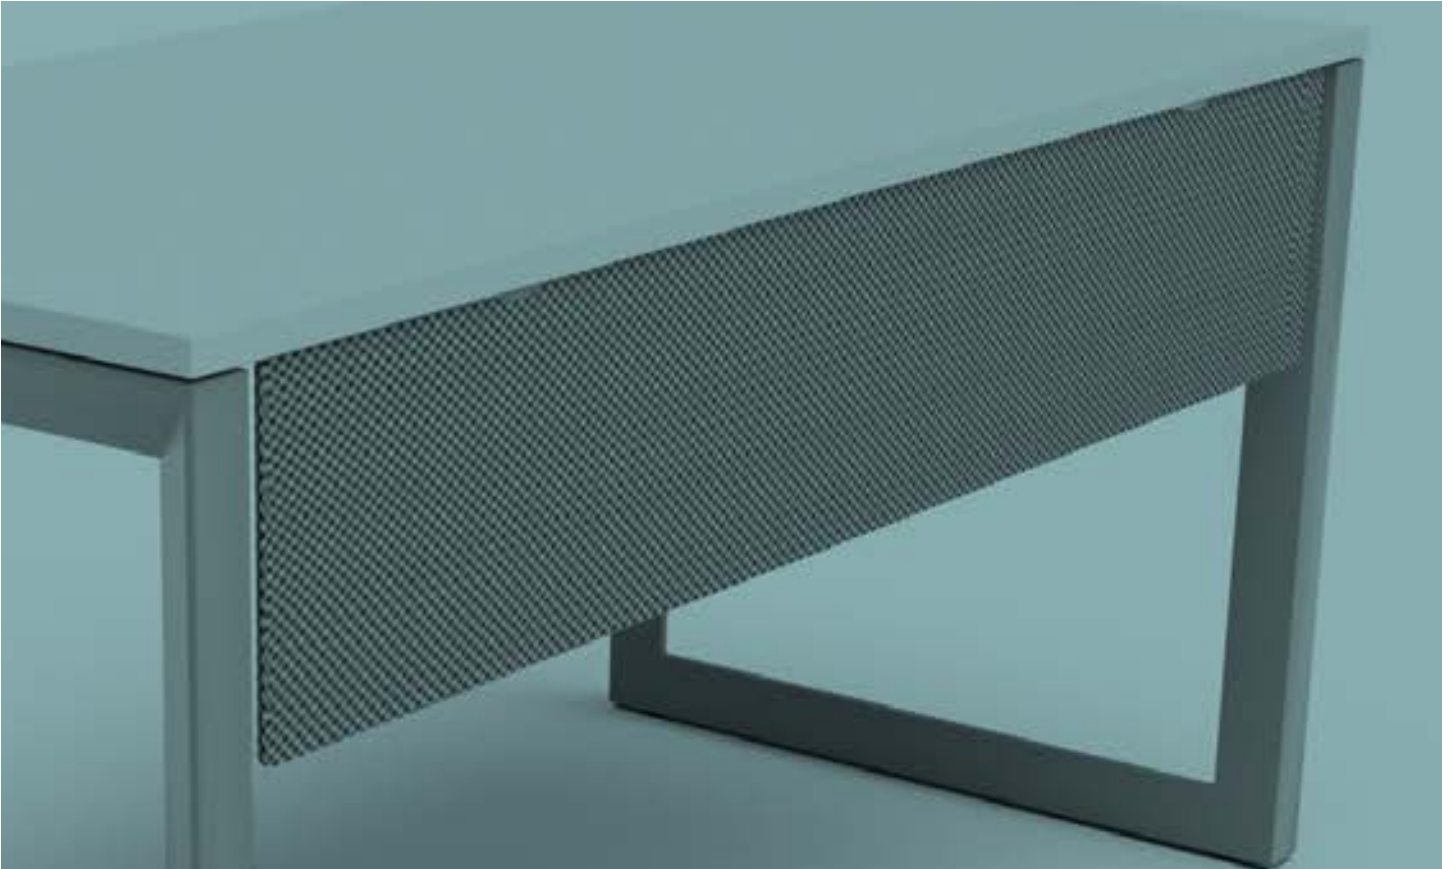

ACCESSORIES

Round out your office with Compel's line of accessories. Ergonomic solutions, wire management, personal power, and privacy are just part of what Compel can offer to help complete your workspace needs.

compel®