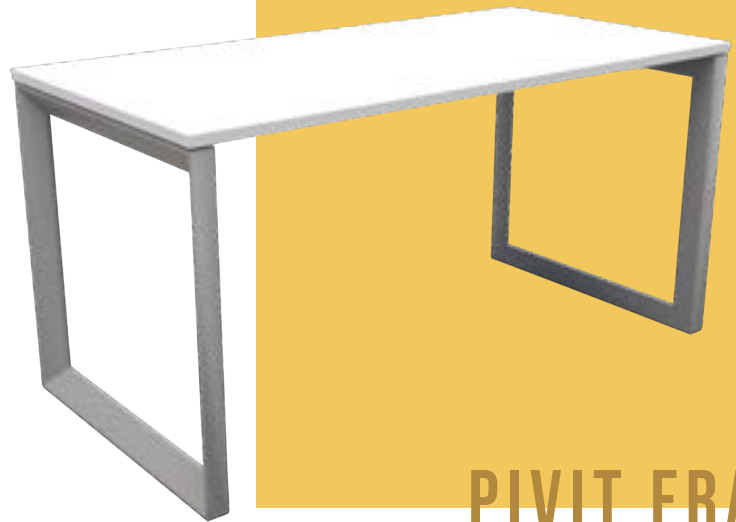

Pivot Frame

Pivot Frame Legs and Worksurfaces come together beautifully with our Frame Desking. The beveled steel legs come in three classic colors for pairing with three Pivot worksurface finishes. Add the perfect accessories to create a comprehensive and tailored work environment.

PIVOT FRAME

Specification Notes

1. 1 Worksurface: primary desk surface
2. 2 Worksurface: return surface (if applicable)
3. 3 Frame Legs: primary desk surface
4. 4 Frame Legs: return surface (if applicable)
5. 5 Top Supporting Pedestal: as worksurface support (if desired)
6. 6 Mending Plates: connecting 2 worksurfaces (2 sets required)
7. 7 Worksurface Support Bar: choose appropriate option