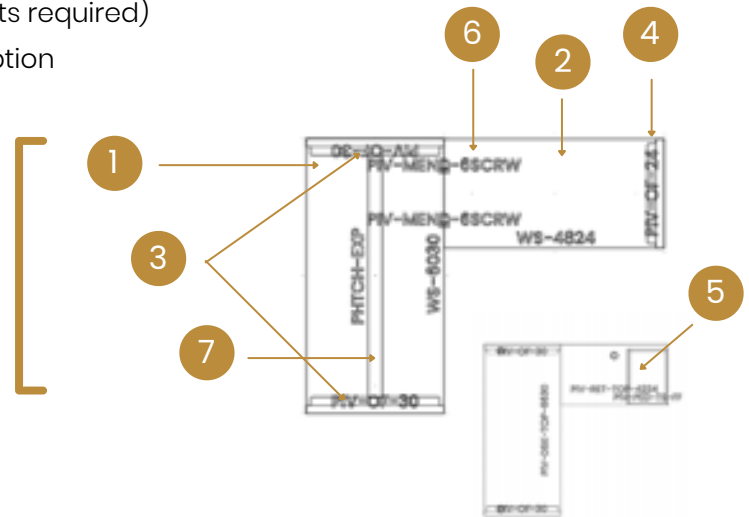

L-DESK SPECIFICATION EXAMPLE

Commonly Specified With Frame Desking

See Accessories pricer for complete information.