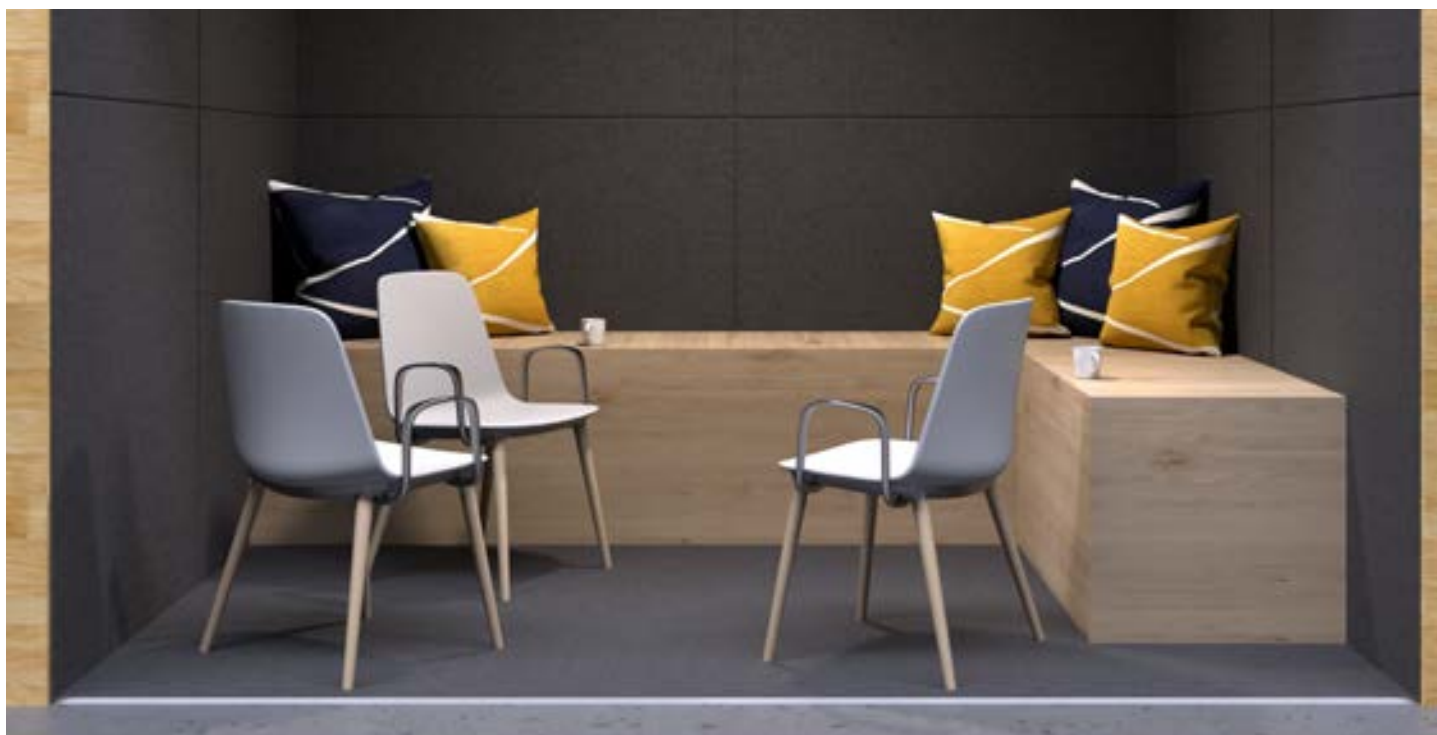

Sofie Wood Leg

SKU	DESCRIPTION	PRICE
BASE		
SOF-BASE-WDLEG	Sofie - Base - Wood Legs	231
SOF-BASE-MOB-CHRM	Sofie - Base - 5-Star Mobile - Chrome	364
SOF-BASE-MOB-BLK	Sofie - Base - 5-Star Mobile - BLACK	364
SOF-BASE-FIXED-CHRM	Sofie - Base - 4-Star Fixed - Chrome	364
SOF-BASE-FIXED-BLK	Sofie - Base - 4-Star Fixed - Black	364
SOF-BASE-SLED-BLK	Sofie - Base - Sled - Black	231
SHELL COLORS		
SOF-SHELL-BLK	Sofie - Shell - Black	
SOF-SHELL-GRY	Sofie - Shell - Grey	
SOF-SHELL-WHT	Sofie - Shell - White	
OPTIONAL UPGRADES		
ARMPAIR-CHRM	Chrome Arms (Pair)	
ARMPAIR-BLK	Black Arms (Pair)	+127
		+127

SPECIFICATION NOTES

Sofie Chairs have a minimum order quantity of 4 and can not be purchased individually. Optional arms are fixed. Sofie sled base and optional arms are not compatible.