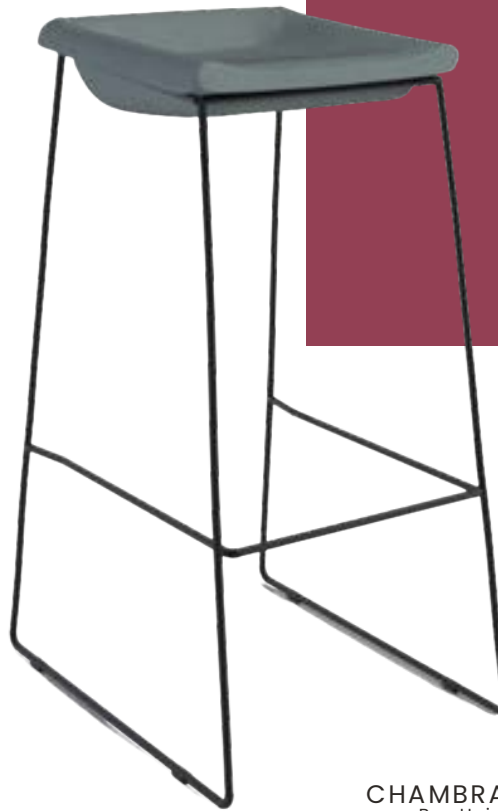

## Standard Features

SHELL + BASE	Poly Shell	
	Fabric Seat	✓
FUNCTIONALITY	Multiple Colorways	✓
	Multiple Base Options	
	Stacking	
	Ganging	
	Nesting	
	Adjustable Height	
	BIFMA Certified	✓

CHAMBRAY  
Bar Height