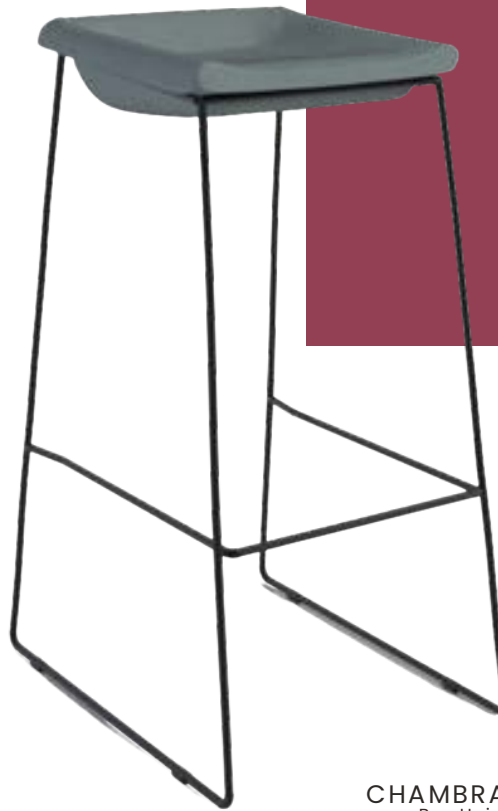

Available in bar height, Caffrey features a solid and sleek black steel frame and tailored cushions in five colors.

Standard Features

SHELL + BASE	Poly Shell	
	Fabric Seat	✓
FUNCTIONALITY	Multiple Colorways	✓
	Multiple Base Options	
	Stacking	
	Ganging	
	Nesting	
	Adjustable Height	
	BIFMA Certified	✓