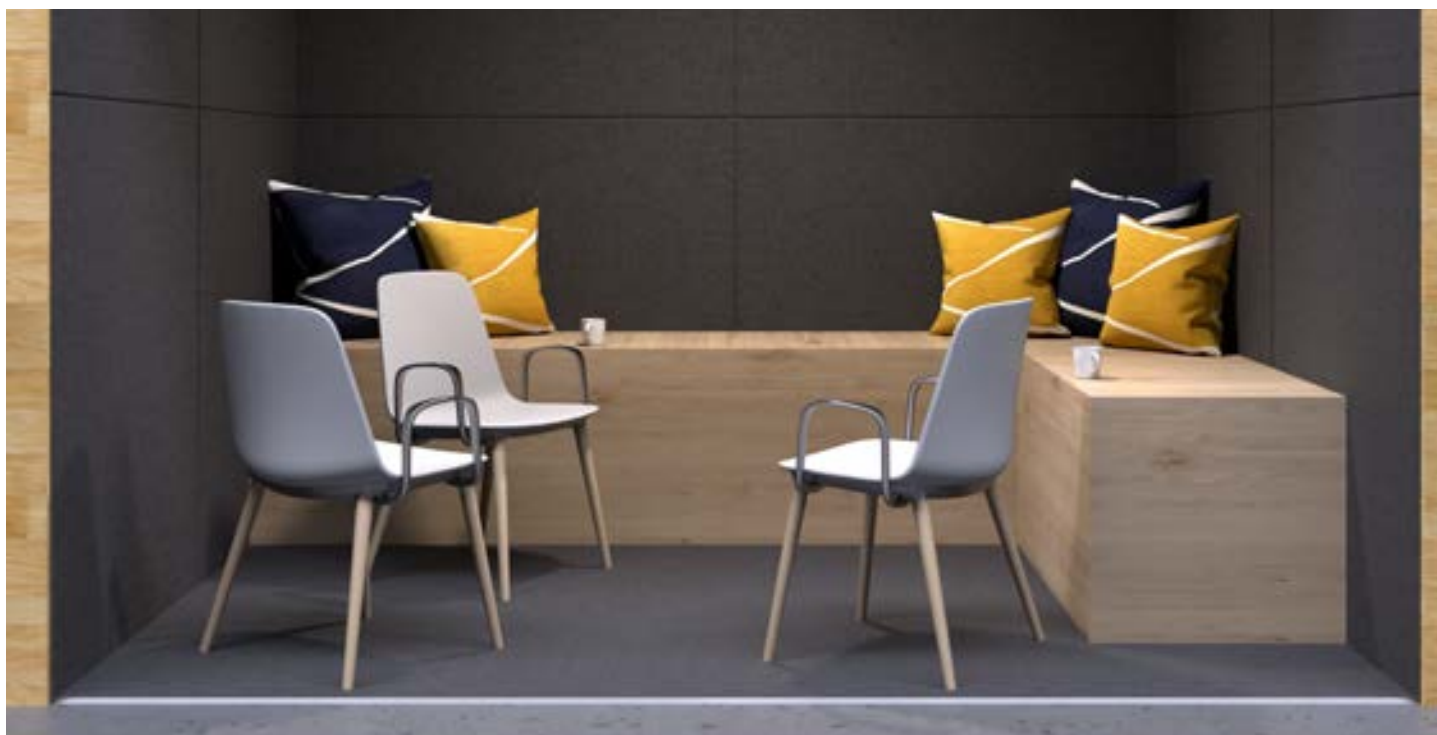

Sofie Stool

Cafes and Collaboration areas are calling out for the Sofie stool. Take it up a notch with the optional upholstered integrated cushion.

Standard Features

SHELL + BASE	Poly Shell	✓
	Fabric Seat	
FUNCTIONALITY	Multiple Colorways	✓
	Multiple Base Options	
	Stacking	
	Ganging	
	Nesting	
	Adjustable Height	
	BIFMA Certified	✓