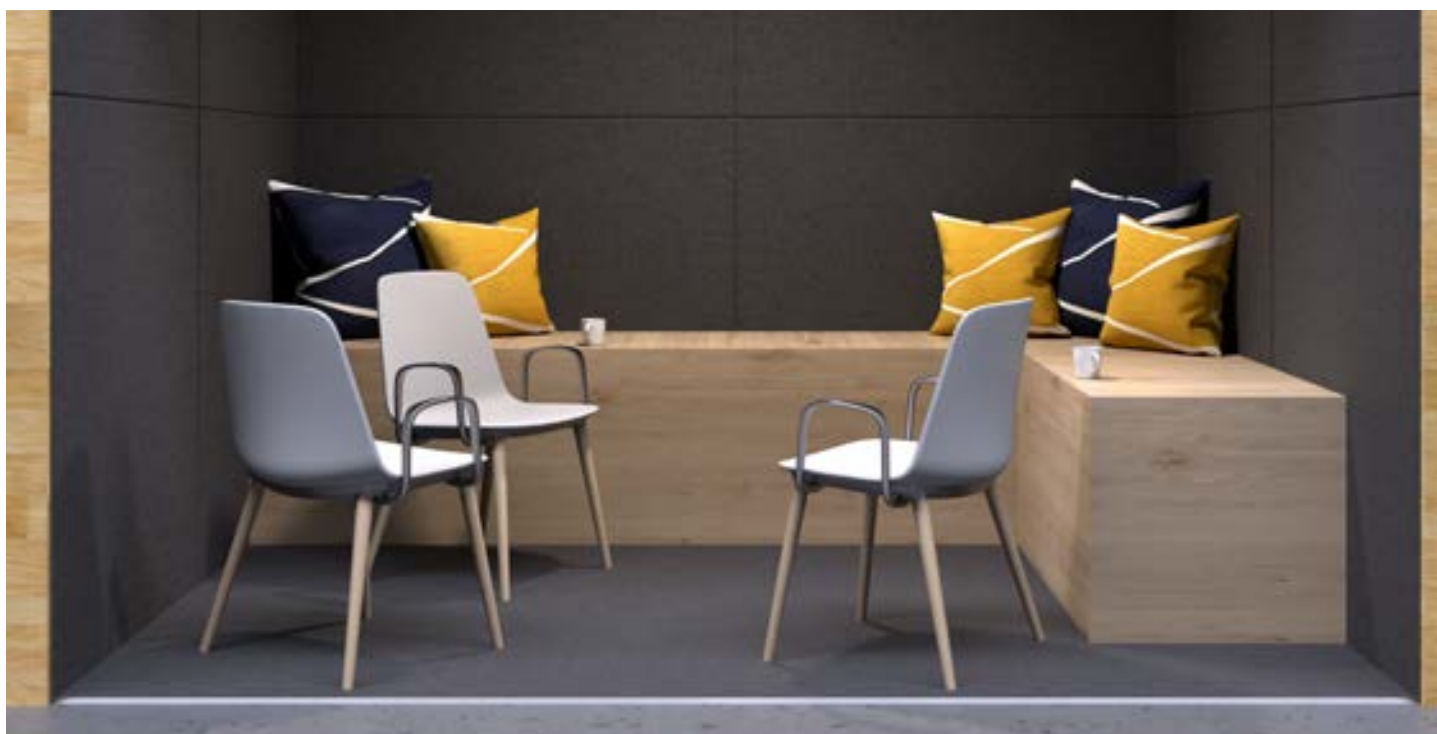

SPECIFICATION NOTES
Optional fixed arms in chrome only.

Sofie 5-Star

A perfect multipurpose chair on the move with its 5-Star mobile base. Add optional chrome loop arms and it doubles as a light task chair.