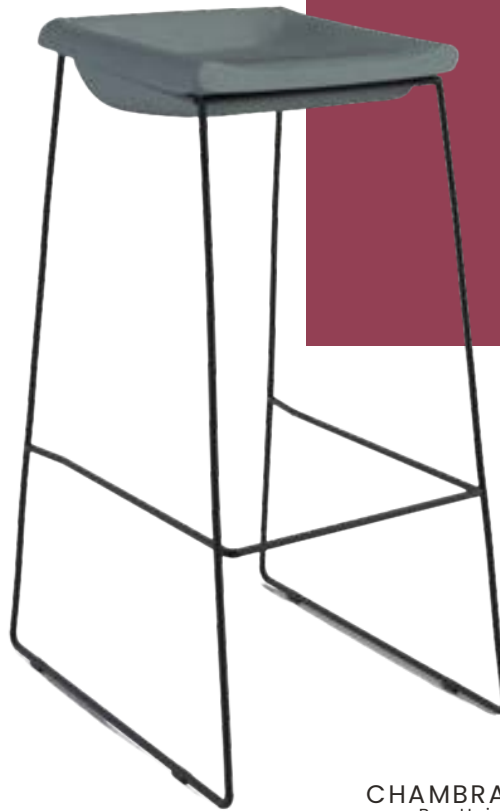

Available in bar height, Caffrey features a solid and sleek black steel frame and tailored cushions in five colors.

Standard Features

SHELL + BASE	Poly Shell	
	Fabric Seat	✓
FUNCTIONALITY	Multiple Colorways	✓
	Multiple Base Options	
	Stacking	
	Ganging	
	Nesting	
	Adjustable Height	
	BIFMA Certified	✓