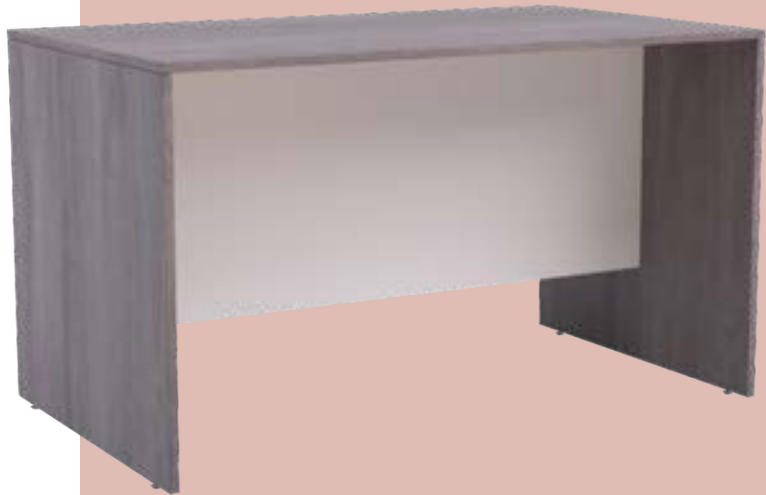

MEETING

Compel offers the perfect meeting tables to help you crush conferencing and collaboration in style, without breaking the budget. Choose from panel base and frame leg styles.

compel[®]

Pivot Collaboration

Bring people together with coordinating Pivot Collaboration. Mix-n-match the shell and modesty panel for contemporary contrast or choose a classic monochromatic look. At 42" x 72" four people can comfortably collaborate together.