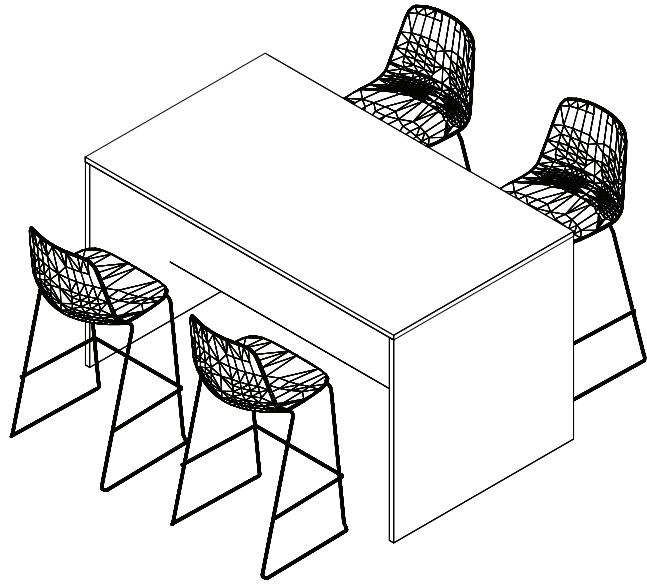

TYPICAL 11

AS SHOWN $3,303