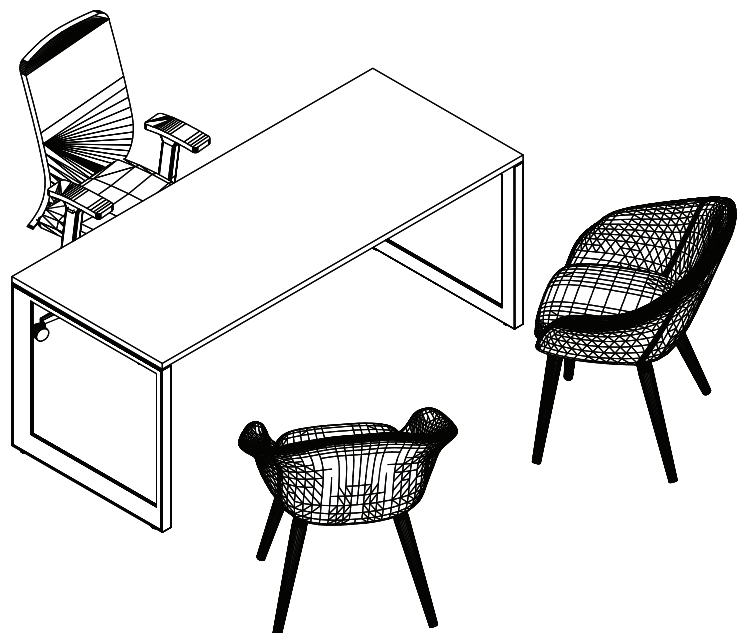

TYPICAL 1

AS SHOWN $3,760