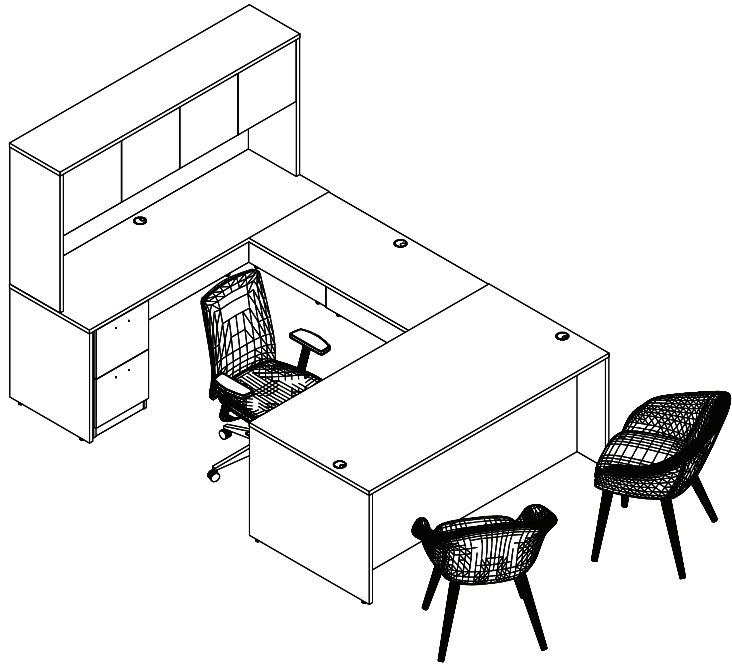

TYPICAL 7

AS SHOWN $6,143