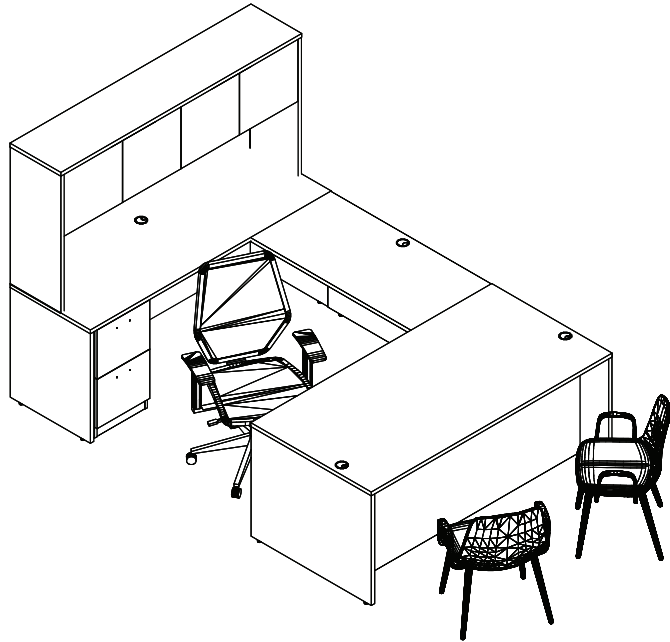

## Typical Elements

\*PRICES SHOWN REFLECT LIST PRICE PER ELEMENT.

\$2,930	PIVIT FULL PANEL DESK 66"x30", 48" Bridge
\$870	NET TASK CHAIR
\$788	SOFIE CHAIR with Wood Legs and Chrome Arms, and Grade 3 Fabric