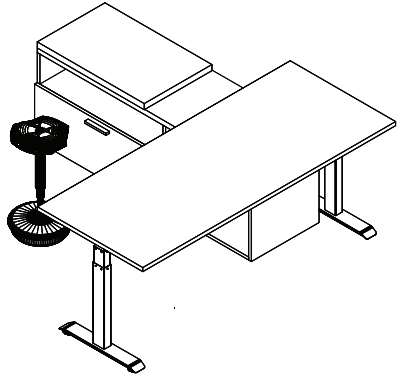

TYPICAL 4

AS SHOWN $4,760