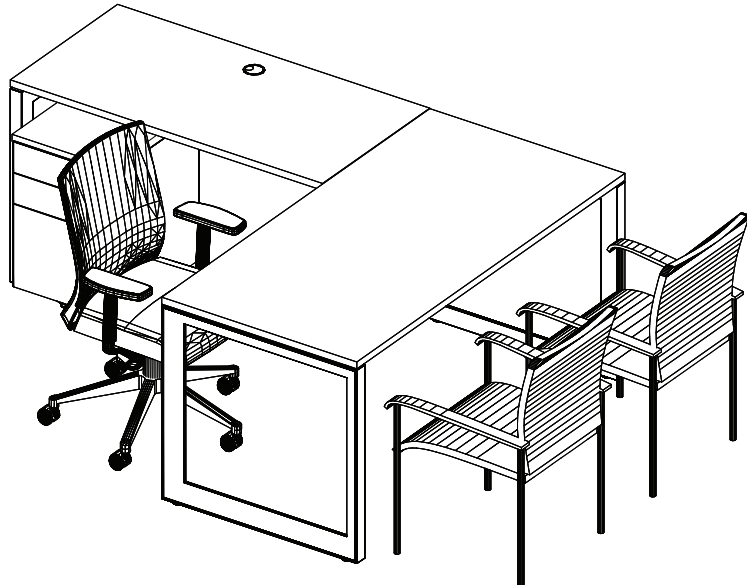

TYPICAL 8

AS SHOWN $3,546