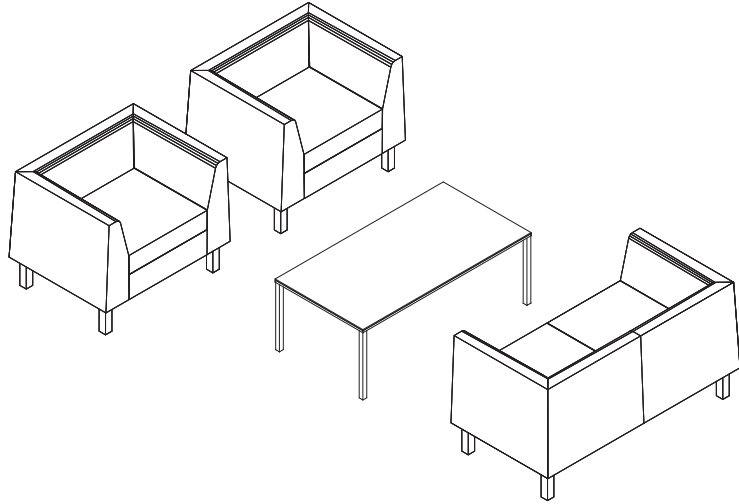

TYPICAL 6

AS SHOWN $5,619