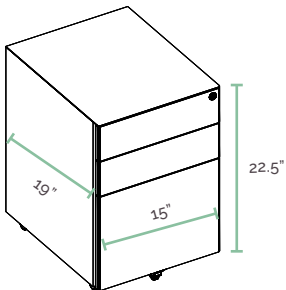

Dimensions