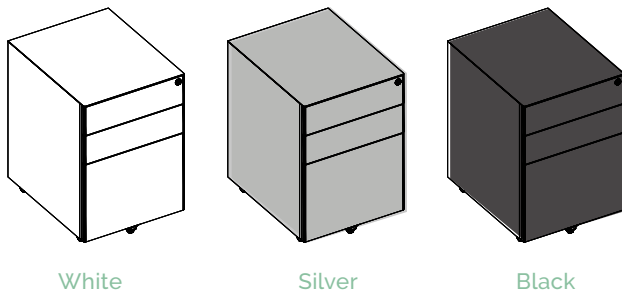

compel®

*\$482 as Shown in Silver

Mobile Ped

The Compel Mobile Ped comes in BBF format and 3 crowd-pleasing colors. Subtle curved edges and integrated finger pulls give our new ped a sleek look that complements our Pivit Open Frame Desking and Benching as well as our HiLo Table and Benching collections.

Features

- 360° Rotation
- 15" Wide x 19" Deep x 22.5" High
- Multiple Storage and Filing Options
- 5th Wheel for Stabilization of Bottom Drawer
- Integrated Finger Pulls
- Bottom of Ped Clears Foot of HiLo Table Base
- One Lock Secures All Drawers

White

Silver

Black

Options

Available with Cushion in any of our Grade 1, 2, or 3 Fabrics

Available in 3 Colors (White, Silver, Black)

*\$633 as Shown with Grid Apple Cushion

Dimensions