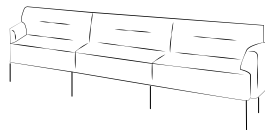

Mia

List Price

Typicals

Chair

\$2,121

Loveseat

\$3,293

Sofa

\$4,428

Component List Prices

Seat	<u>\$536</u>
Back	<u>\$510</u>
Arm	<u>\$386</u>
Single Frame	<u>\$303</u>
Double Frame	<u>\$429</u>
Triple Frame	<u>\$518</u>

Sand

Bark

Fog

Smoke

Honeydew