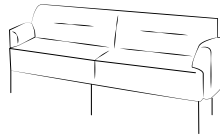

Mia

List Price

Typicals

Chair

\$2,121

Loveseat

\$3,293

Sofa

\$4,428

Component List Prices

Seat	<u>\$536</u>
Back	<u>\$510</u>
Arm	<u>\$386</u>
Single Frame	<u>\$303</u>
Double Frame	<u>\$429</u>
Triple Frame	<u>\$518</u>

Sand

Bark

Fog

Smoke

Honeydew