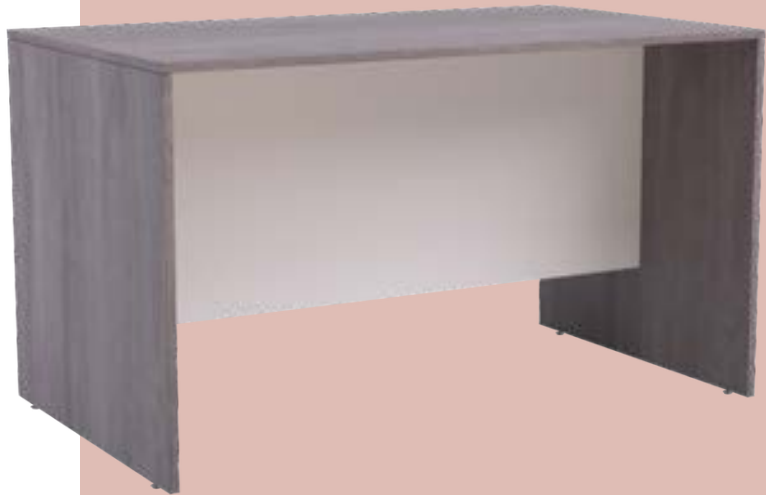

Pivot Collaboration

Bring people together with coordinating Pivot Collaboration. Mix-n-match the shell and modesty panel for contemporary contrast or choose a classic monochromatic look. At 42" x 72" four people can comfortably collaborate together.

PIVIT COLLABORATION

Specification Notes

- 1 Shell and Modesty specified separately to allow for mix-and-match finishes.
- 2 Both Shell and Modesty SKUs must be specified for complete unit.

WHITE

GREY ASH

CAFE