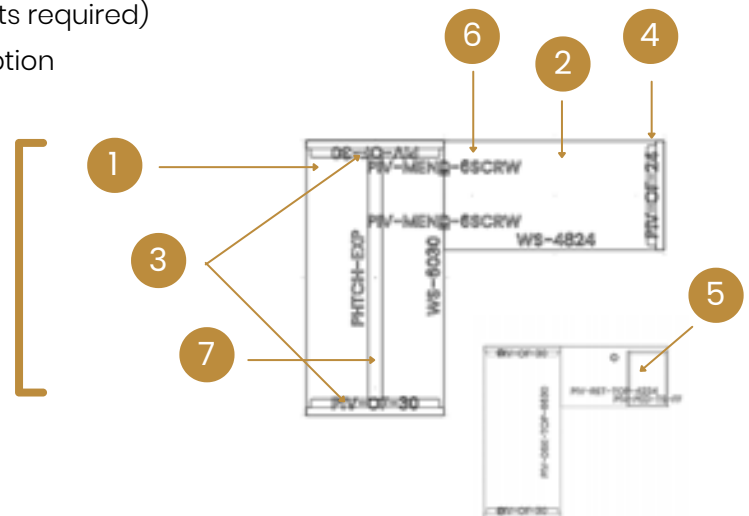

L-DESK SPECIFICATION EXAMPLE

Commonly Specified With Frame Desking

See Accessories pricer for complete information.