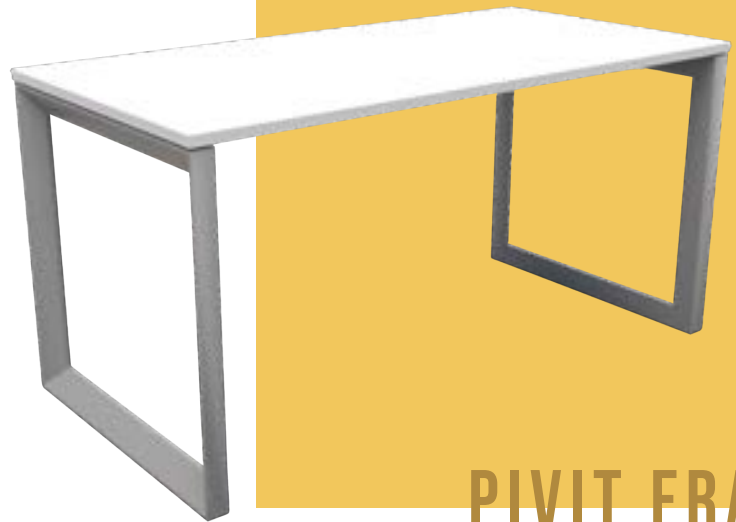

Pivot Frame

Pivot Frame Legs and Worksurfaces come together beautifully with our Frame Desking. The beveled steel legs come in three classic colors for pairing with three Pivot worksurface finishes. Add the perfect accessories to create a comprehensive and tailored work environment.

PIVOT FRAME

Specification Notes

- 1 Worksurface: primary desk surface
- 2 Worksurface: return surface (if applicable)
- 3 Frame Legs: primary desk surface
- 4 Frame Legs: return surface (if applicable)
- 5 Top Supporting Pedestal: as worksurface support (if desired)
- 6 Mending Plates: connecting 2 worksurfaces (2 sets required)
- 7 Worksurface Support Bar: choose appropriate option

L-DESK SPECIFICATION EXAMPLE

Commonly Specified With Frame Desking

See Accessories pricer for complete information.

Mobile Box Box File

Modesty Panels in Mesh or Frosted Acrylic

Clamp-on or Undermount Power

Single or Dual Monitor Arms

SKU	DESCRIPTION	PRICE
FRAME LEGS		
PIV-OF-24	Pivot - Leg - Frame - 24"	302
PIV-OF-30	Pivot - Leg - Frame - 30"	351
LEG COLOR OPTIONS		
- BLK	Black	
- SLV	Silver	
- WHT	White	
WORKSURFACES		
WS-4824	Worksurface - 48" x 24"	278
WS-4830	Worksurface - 48" x 30"	317
WS-6024	Worksurface - 60" x 24"	331
WS-6030	Worksurface - 60" x 30"	376
WS-7224	Worksurface - 72" x 24"	397
WS-7230	Worksurface - 72" x 30"	457
FINISH COLOR OPTIONS		
- CAFE	Cafe	
- GA	Grey Ash	
- WHT	White	
WORKSURFACE SUPPORT		
- PHTCH-EXP	Expandable Support Bar - for 48-72" Surfaces	238
- PIV-MEND-6SCREW	Pivot Mending Plate - 6 Screws	40
STANDARD FINISH COLOR OPTIONS		
- CAFE	Cafe	
- GA	Grey Ash	
- WHT	White	