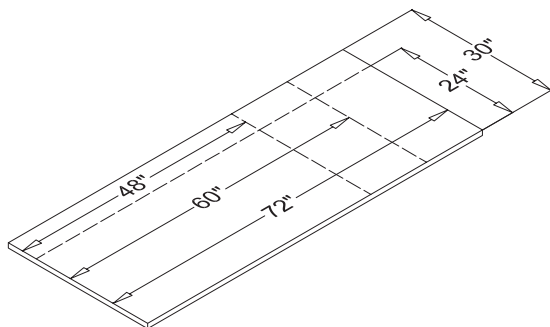

Worksurface Sizes

Finishes