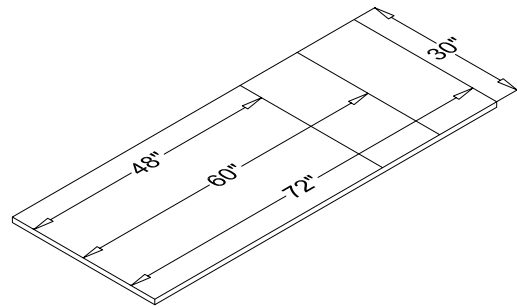

Worksurface Sizes