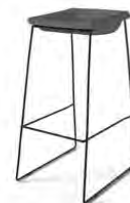

Available in both counter and bar height, Caffrey features a solid and sleek black steel frame and tailored cushions in five colors.

Standard Features

FUNCTIONALITY	SHELL + BASE	Poly Shell	
		Fabric Seat	●
	FUNCTIONALITY	Multiple Colorways	●
		Multiple Base Options	●
		Stacking	
		Ganging	
		Nesting	
		Adjustable Height	
		BIFMA Certified	●

CHAMBRAY
Bar Height

CAFFREY

Optional Upgrades

Add on Cushion
Reupholster Cushion
Caster Base
Tablet Arm

OAT
Counter

OXFORD BLUE
Counter

GULL
Bar Height

CARBON
Bar Height

SKU	DESCRIPTION	PRICE
CAFF-CNTR	Caffrey - Base - Counter Height	433
CAFF-BAR	Caffrey - Base - Bar Height	463
CUSHION COLORS		
CAFF-CUSH-CARB	Caffrey - Cushion - Carbon	
CAFF-CUSH-CHAM	Caffrey - Cushion - Chambray	
CAFF-CUSH-GULL	Caffrey - Cushion - Gull	
CAFF-CUSH-OAT	Caffrey - Cushion - Oat	
CAFF-CUSH-OXBL	Caffrey - Cushion - Oxford Blue	