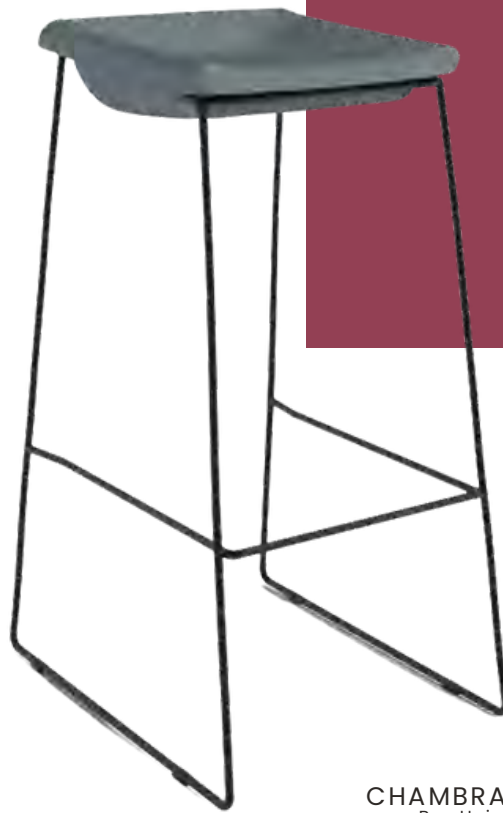

Available in both counter and bar height, Caffrey features a solid and sleek black steel frame and tailored cushions in five colors.

Standard Features

FUNCTIONALITY	SHELL + BASE	Poly Shell	
		Fabric Seat	●
	FUNCTIONALITY	Multiple Colorways	●
		Multiple Base Options	●
		Stacking	
		Ganging	
		Nesting	
		Adjustable Height	
		BIFMA Certified	●