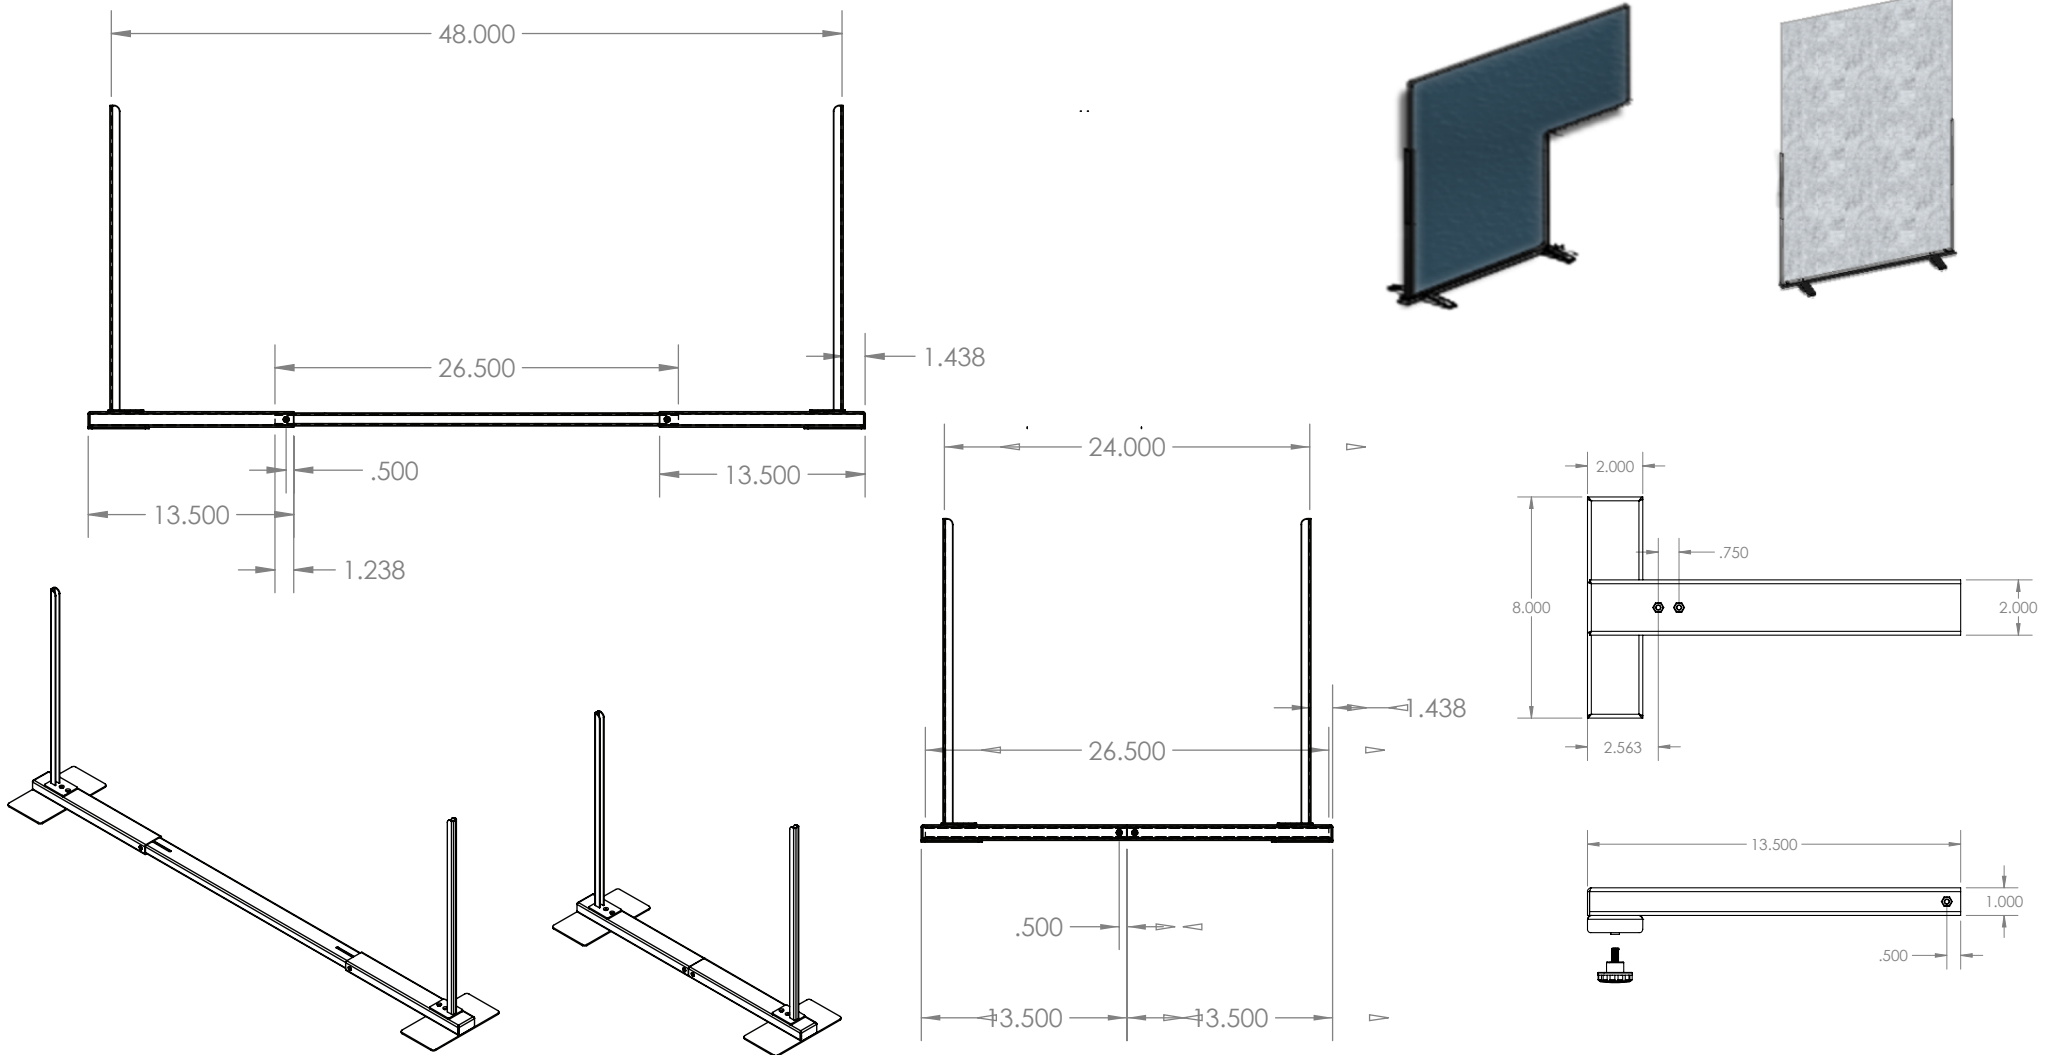

Telescoping Territory Screen Frame

Spec Sheet

Telescoping base to accommodate 24" to 48" screen width. Upright brackets available in both 36" and 14" heights. Ideal for rectangular or inverted L screens to nest over worksurface.

Available in Black, White and Silver.

List Price: \$450

Telescoping Base

PRV-SCRN-TRTY-BASE-BLK
PRV-SCRN-TRTY-BASE-WHT
PRV-SCRN-TRTY-BASE-SLV

36" Upright Bracket

PRV-SCRN-TRTY-BRKT-36-BLK
PRV-SCRN-TRTY-BRKT-36-WHT
PRV-SCRN-TRTY-BRKT-36-SLV

14" Upright Bracket

PRV-SCRN-TRTY-BRKT-14-BLK
PRV-SCRN-TRTY-BRKT-14-WHT
PRV-SCRN-TRTY-BRKT-14-SLV