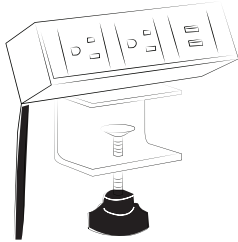

## Clamp-on Power

Convenience is the key with the Compel Clamp-on Power Module. Effortlessly recharge up to four devices with this easy-access power source. Adjustable clamp fits on any work surface.

2

\*\$165 as Shown in White

## Features

- 2 USB Outlets and 2 Power Outlets
- Dimensions: 6.5" x 1.75" x 1.75"
- 3-Meter Cable Cord

White

Black

Module Available in Both Black with Black Cord and White with Black Cord

\*\$165 Shown in White