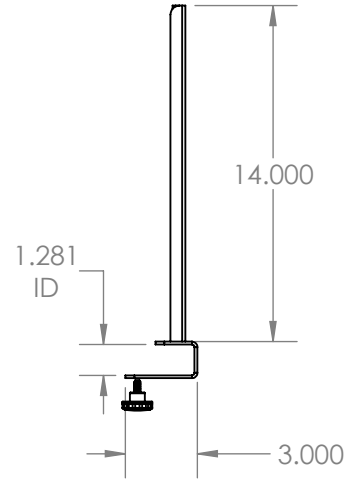

# 14" Upright: Worksurface Mount Single

Front Facing

Left Facing

Right Facing

Upright screen bracket with dual method side mount base. Screw into underside of worksurface or clamp mount. Available with bracket facing Front, Left or Right.

## Left Facing

- PRV-SCRN-BRKT-39-SL-BLK
- PRV-SCRN-BRKT-39-SL-WHT
- PRV-SCRN-BRKT-39-SL-SLV

# 14" Upright: Worksurface Mount Double/Corner

Spec Sheet

Right Facing

Left Facing

Upright screen double bracket with dual method side mount base. Screw into underside of worksurface or clamp mount. Available with double bracket facing Front/Left and Front/Right.