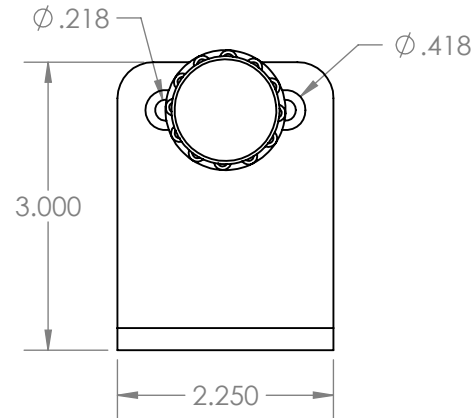

# 14" Upright: Worksurface Mount Single

Front Facing

Left Facing

Right Facing

Upright screen bracket with dual method side mount base. Screw into underside of worksurface or clamp mount. Available with bracket facing Front, Left or Right.

# 14" Upright: Worksurface Mount Double/Corner

Spec Sheet

Right Facing

Left Facing

Upright screen double bracket with dual method side mount base. Screw into underside of worksurface or clamp mount. Available with double bracket facing Front/Left and Front/Right.