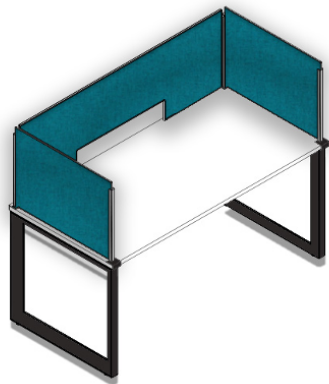

14" Upright: Worksurface Mount Double/Corner

Spec Sheet

Right Facing