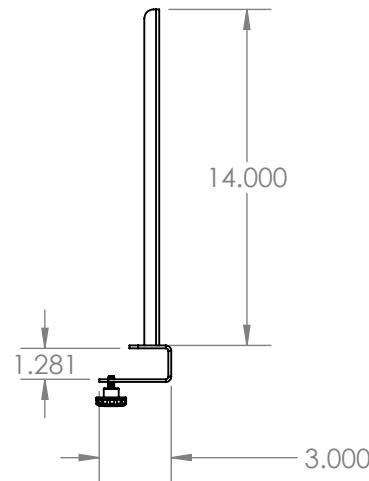

# 14" Upright: Worksurface Mount Single

Front Facing

Left Facing

Right Facing

Upright screen bracket with dual method side mount base. Screw into underside of worksurface or clamp mount. Available with bracket facing Front, Left or Right.

# 14" Upright: Worksurface Mount Double/Corner

Spec Sheet

Right Facing

Left Facing

Upright screen double bracket with dual method side mount base. Screw into underside of worksurface or clamp mount. Available with double bracket facing Front/Left and Front/Right.