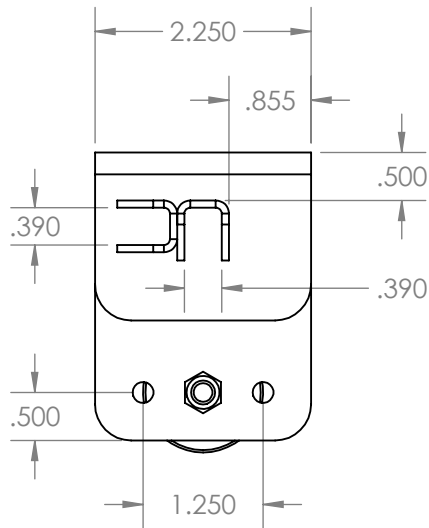

# 14" Upright: Worksurface Mount Single

Front Facing

Left Facing

Right Facing

Upright screen bracket with dual method side mount base. Screw into underside of worksurface or clamp mount. Available with bracket facing Front, Left or Right.

## Left Facing

- PRV-SCRN-BRKT-39-SL-BLK
- PRV-SCRN-BRKT-39-SL-WHT
- PRV-SCRN-BRKT-39-SL-SLV

# 14" Upright: Worksurface Mount Double/Corner

Spec Sheet

Right Facing

Left Facing

Upright screen double bracket with dual method side mount base. Screw into underside of worksurface or clamp mount. Available with double bracket facing Front/Left and Front/Right.