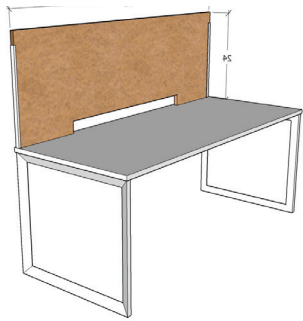

# 14" Upright: Worksurface Mount Single

Front Facing

Left Facing

Right Facing

Upright screen bracket with dual method side mount base. Screw into underside of worksurface or clamp mount. Available with bracket facing Front, Left or Right.

# 14" Upright: Worksurface Mount Double/Corner

Spec Sheet

Right Facing

Left Facing

Upright screen double bracket with dual method side mount base. Screw into underside of worksurface or clamp mount. Available with double bracket facing Front/Left and Front/Right.