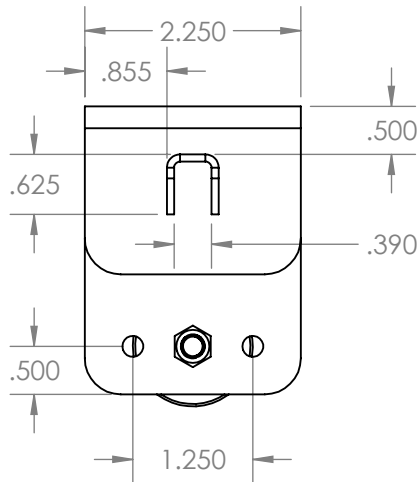

# 14" Upright: Worksurface Mount Single

Front Facing

Left Facing

Right Facing

Upright screen bracket with dual method side mount base. Screw into underside of worksurface or clamp mount. Available with bracket facing Front, Left or Right.

# 14" Upright: Worksurface Mount Double/Corner

Spec Sheet

Right Facing

Left Facing

Upright screen double bracket with dual method side mount base. Screw into underside of worksurface or clamp mount. Available with double bracket facing Front/Left and Front/Right.