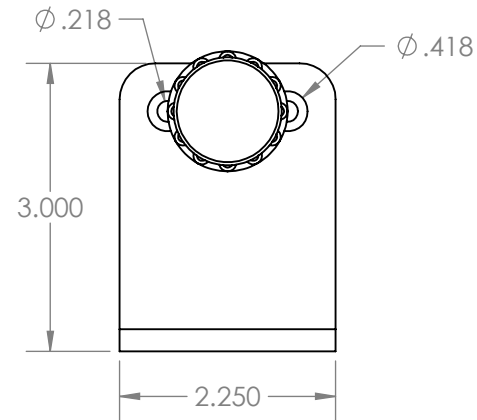

## Left Facing

- PRV-SCRN-BRKT-39-SL-BLK
- PRV-SCRN-BRKT-39-SL-WHT
- PRV-SCRN-BRKT-39-SL-SLV

# 14" Upright: Worksurface Mount Double/Corner

Spec Sheet

Right Facing

Left Facing

Upright screen double bracket with dual method side mount base. Screw into underside of worksurface or clamp mount. Available with double bracket facing Front/Left and Front/Right.