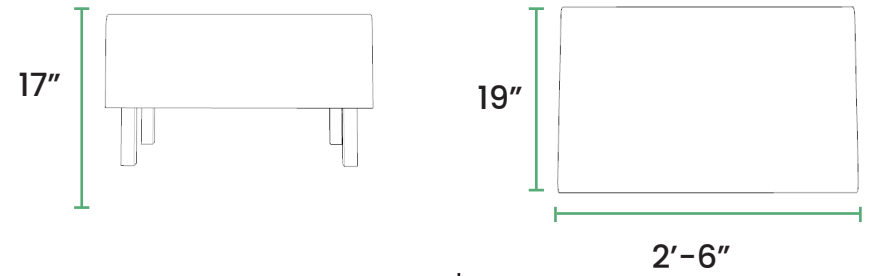

Zoey Chair

Loveseat

Sofa

Ottoman

Depth | All Sizes